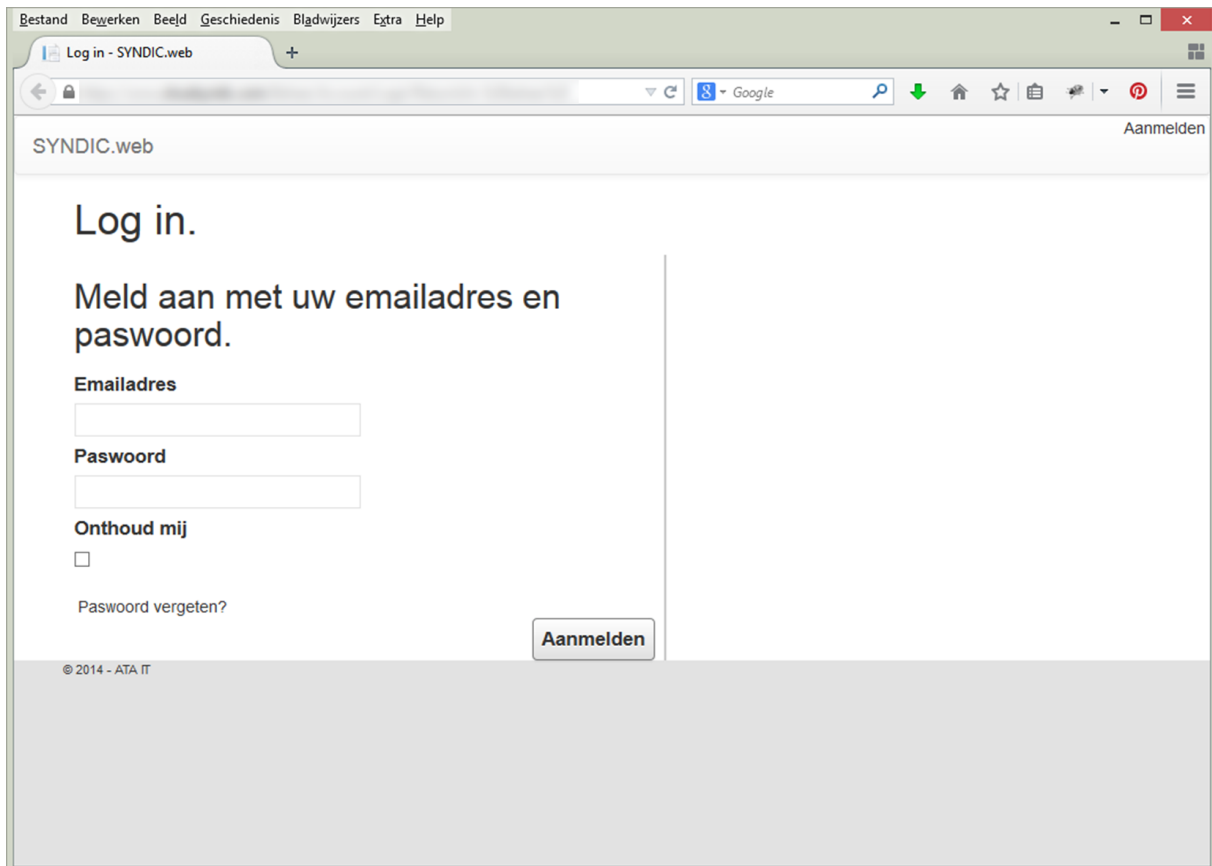

3. Enkele screenshots

Log-in scherm:

A. Dorp 37, 2861 Onze-Lieve-Vrouw-Waver

T. +32 15 75 30 58 F. +32 15 75 21 42 E. info@cloudsyndic.com